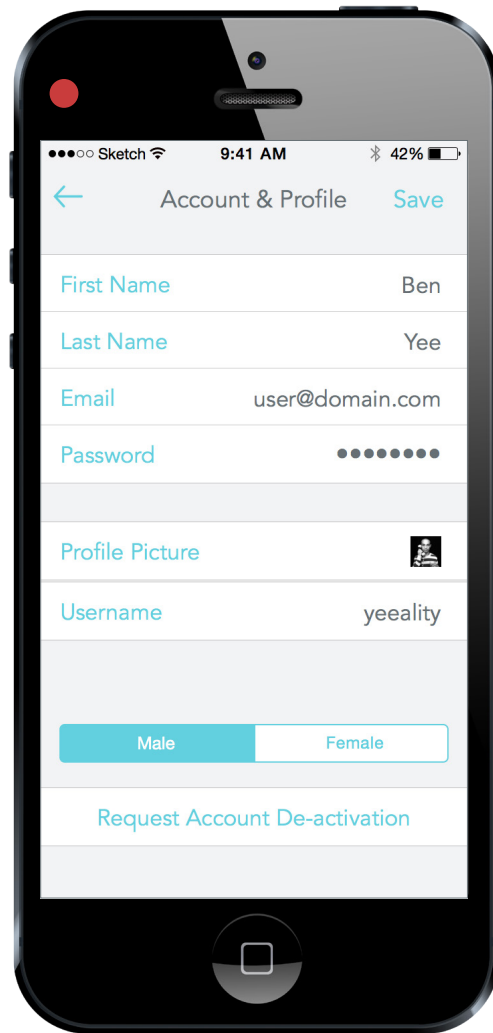

PROFILE CONTINUED