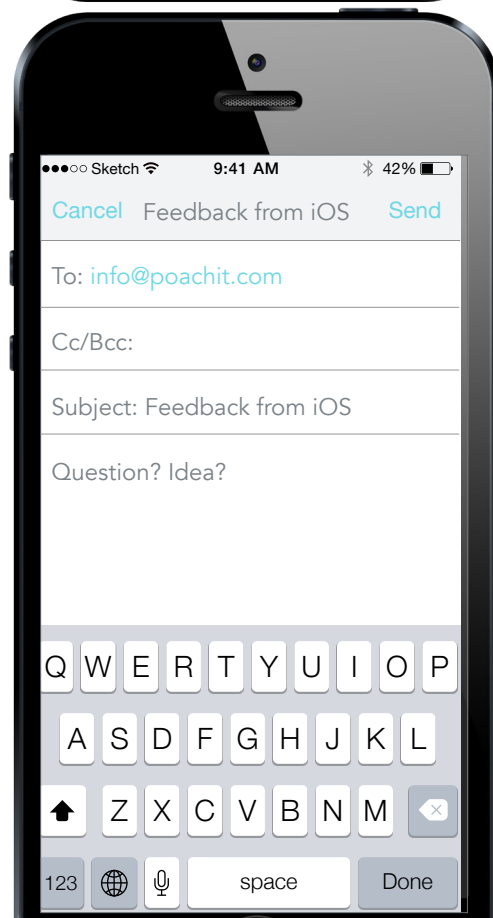

PROFILE CONTINUED