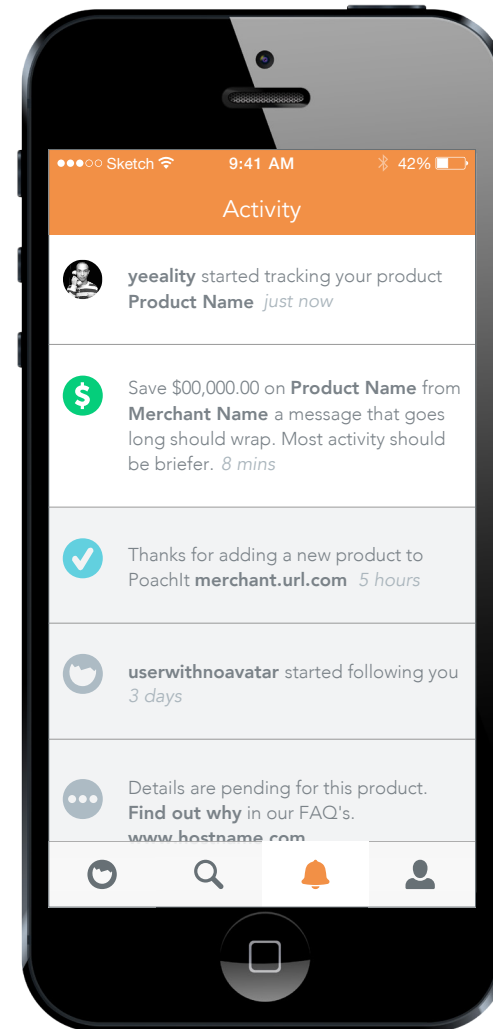

ALTERNATE NAV BAR WHITE ON ORANGE