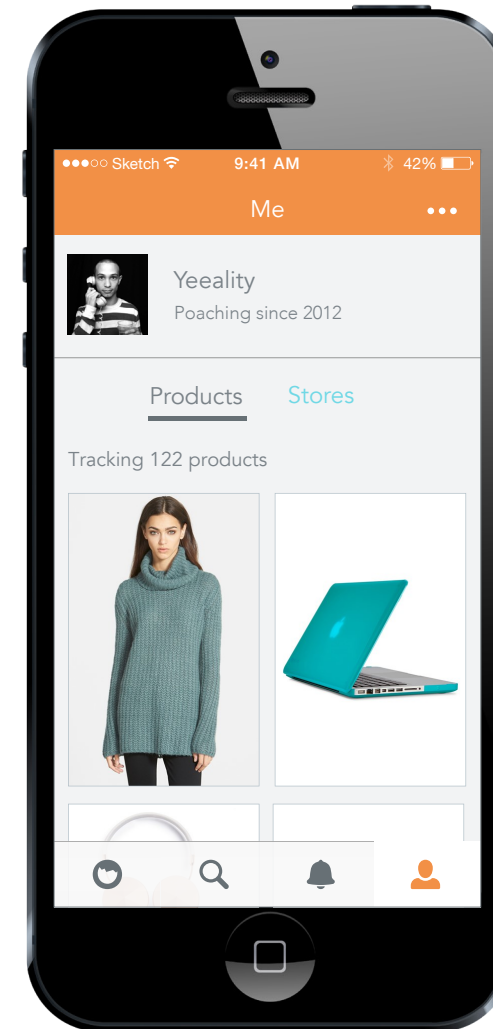

ALTERNATE NAV BAR WHITE ON ORANGE