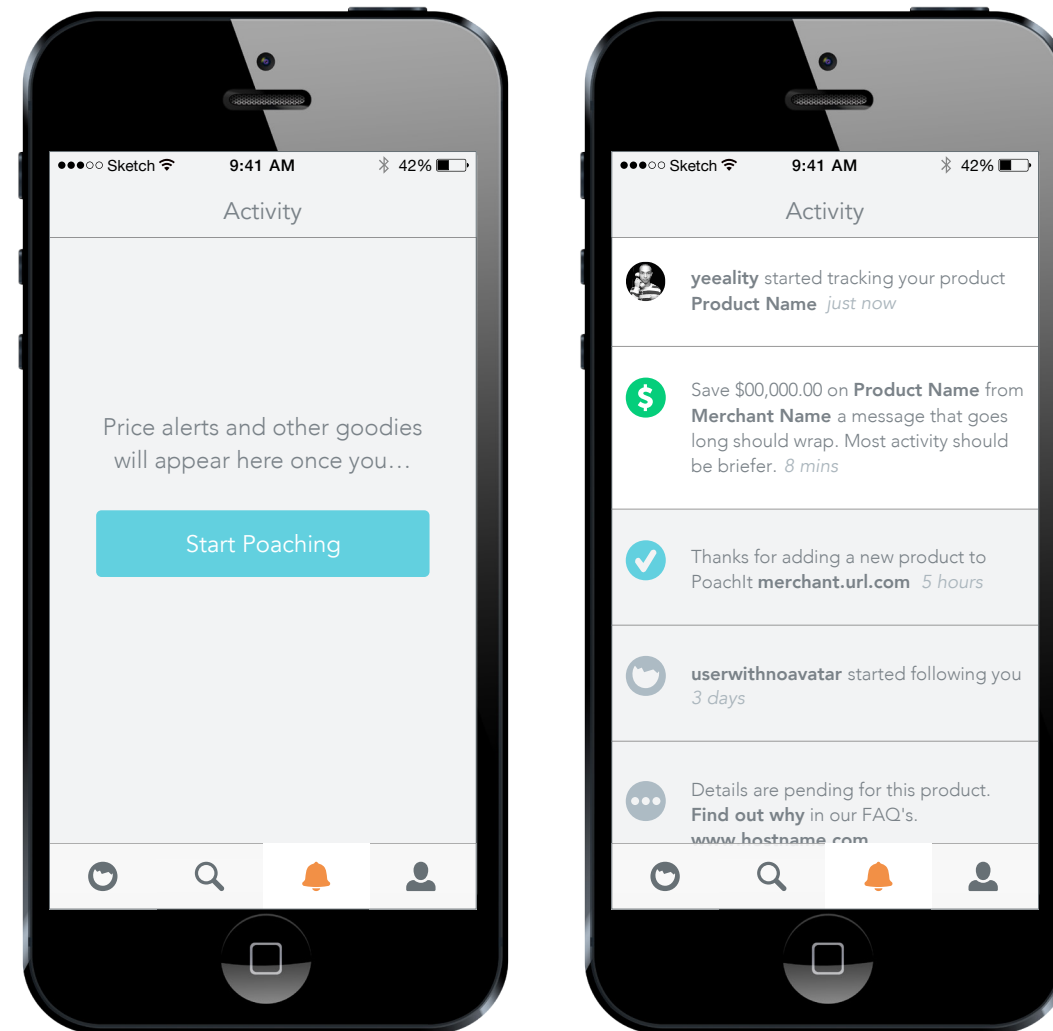

ACTIVITY

Activity displays new items. If nothing is happening yet (CTA directs to first tab).
If an item has not been seen / read, the background is a higher contrast color.