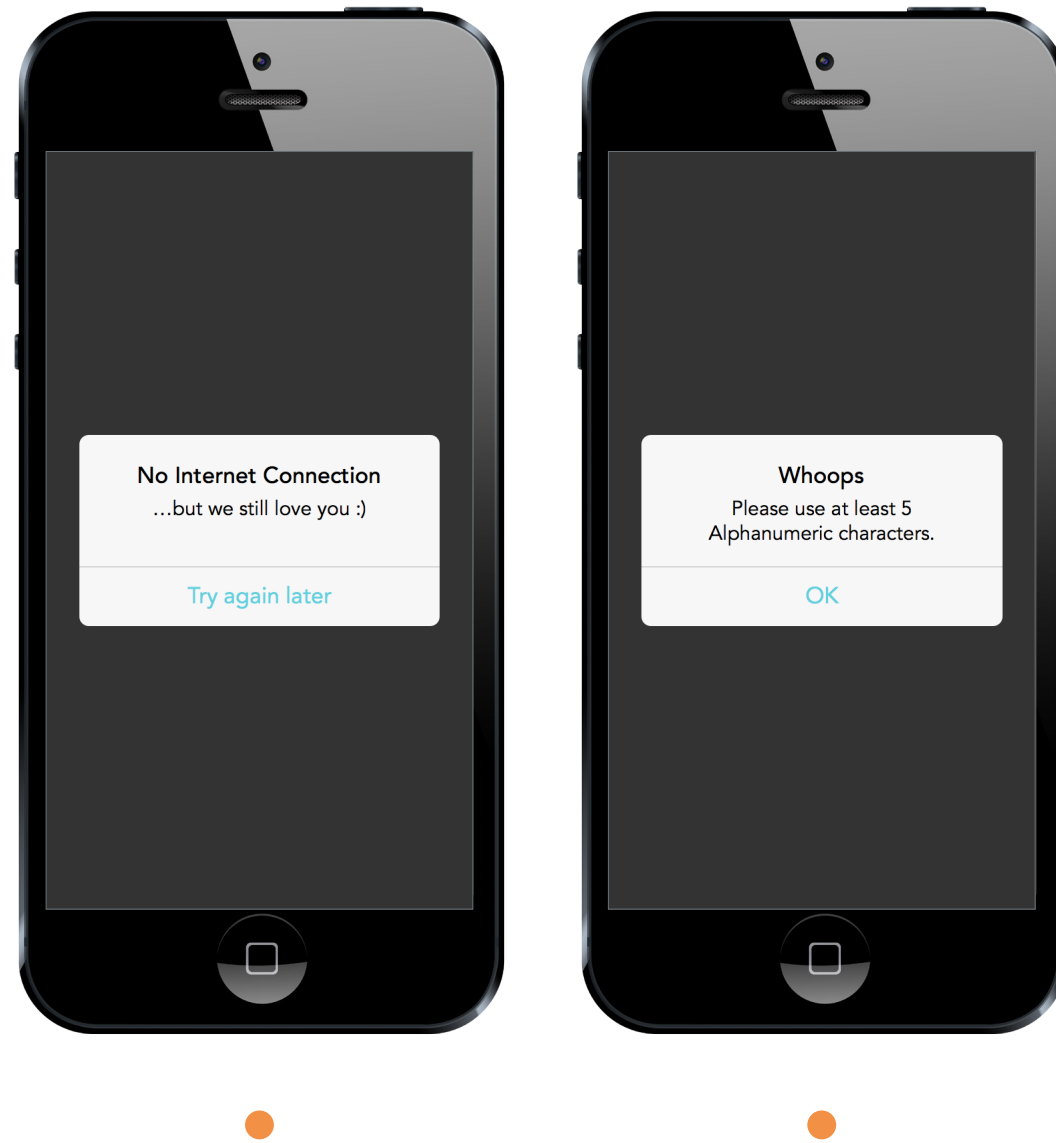

SAMPLE ERROR HANDLING