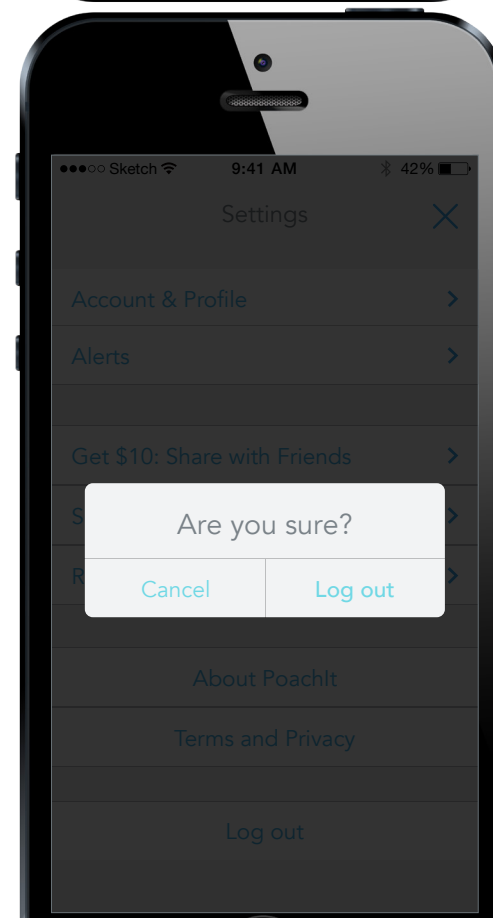

PROFILE CONTINUED