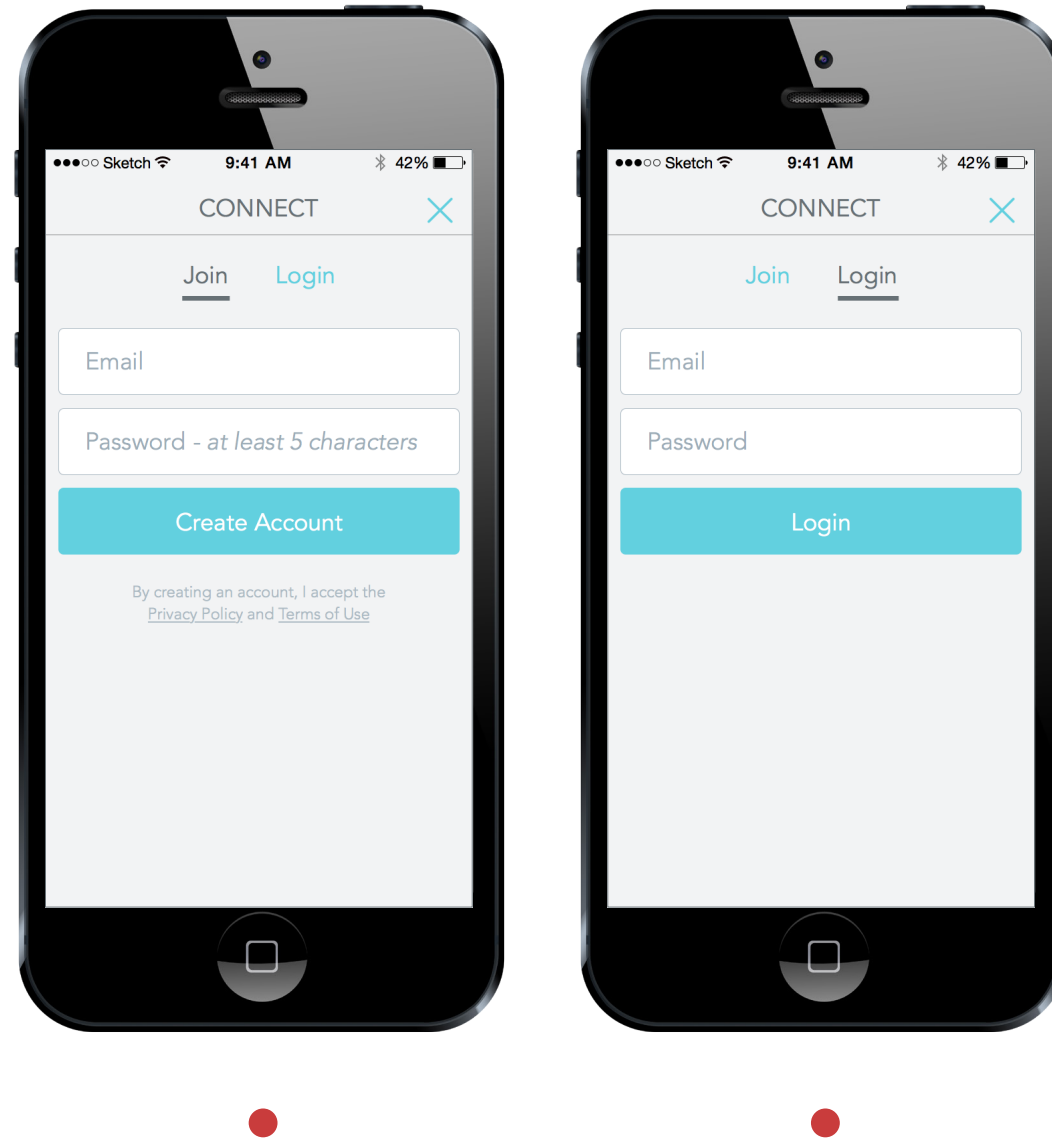

AUTHENTICATION

Authentication is required to access the application (due to time and resource limitations).