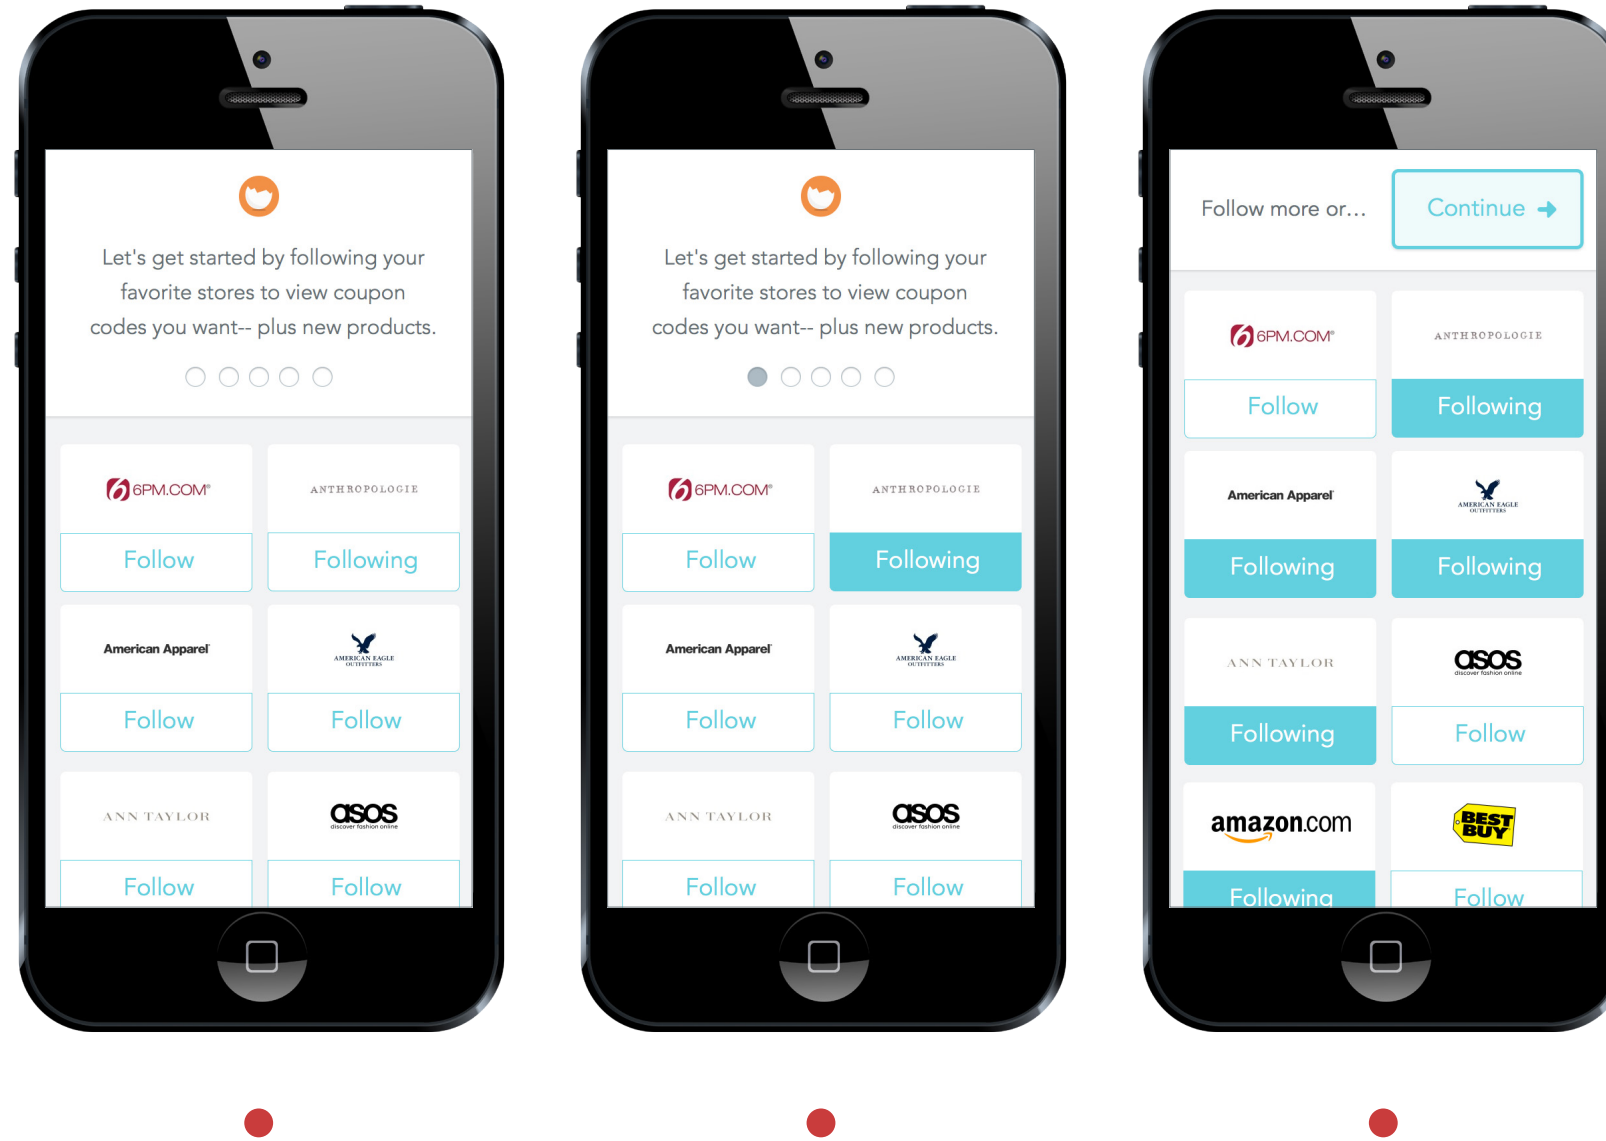

# ALTERNATE INTRO

Welcome via Slideshow. Branding with logo mark, logo type, and brand colors. This familiar interaction can be skipped.

# AUTHENTICATION

Authentication is required to access the application (due to time and resource limitations).

# FOLLOW STORES

Upon first login, users are prompted to follow stores.