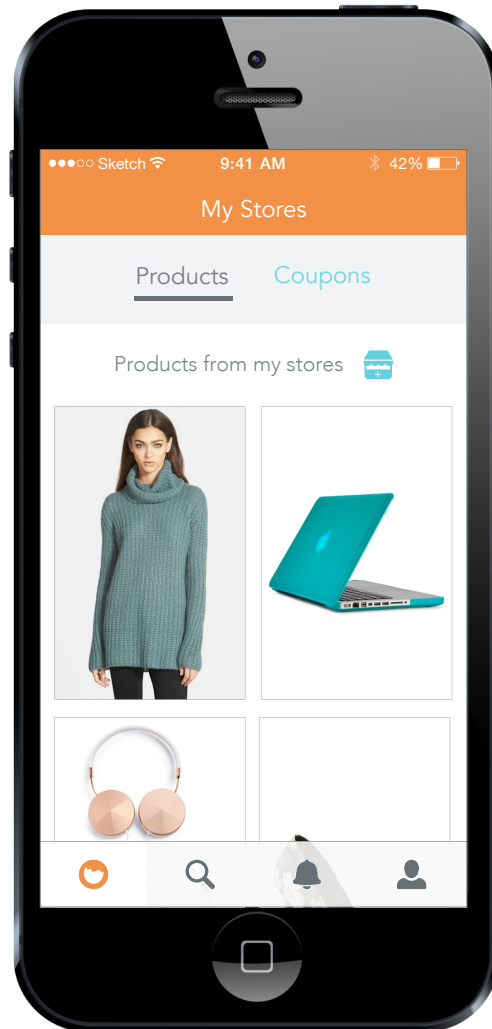

ALTERNATE NAV BAR WHITE ON ORANGE