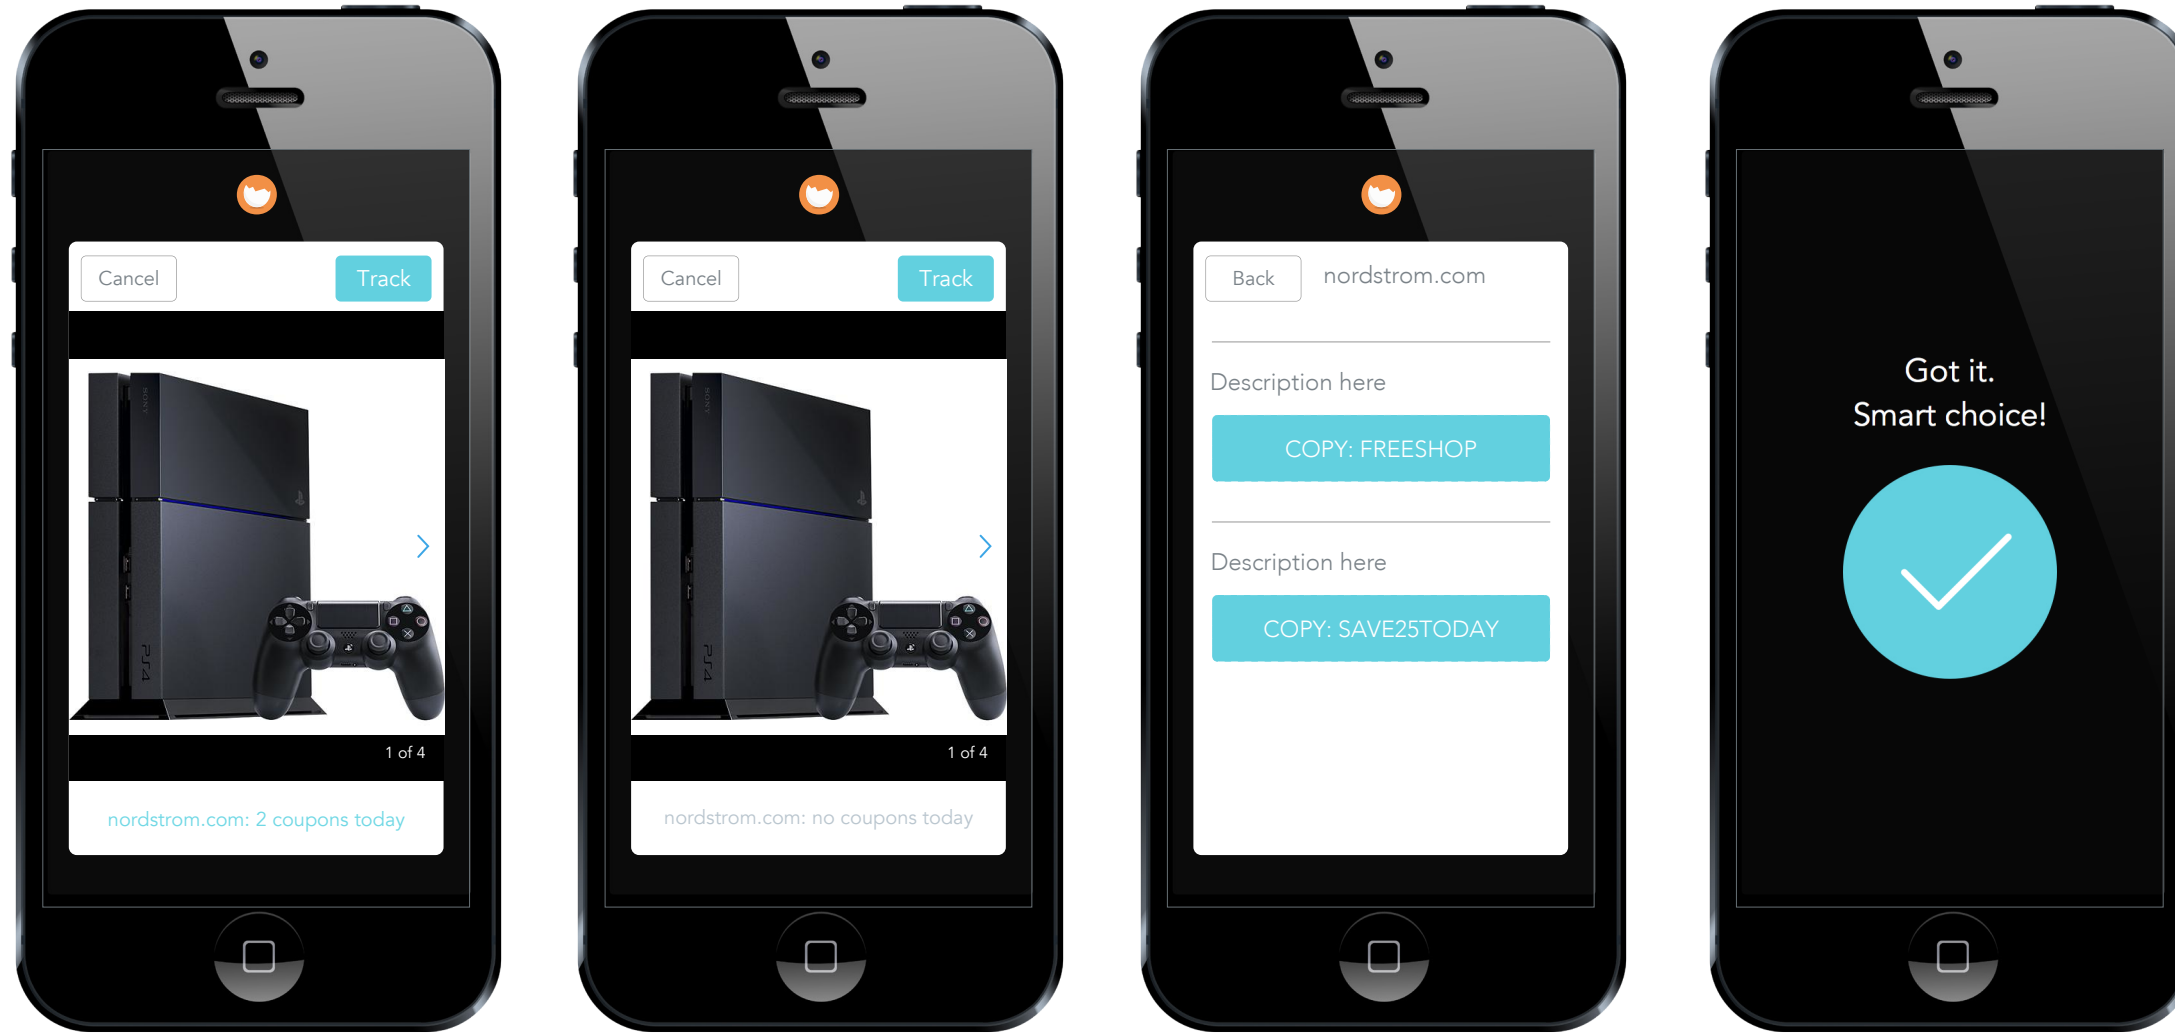

# STORE PAGE

A store page includes 2 tabs and a more menu.

# ENABLE SHARE FROM EXTERNAL APP

# SHARE FROM EXTERNAL APP