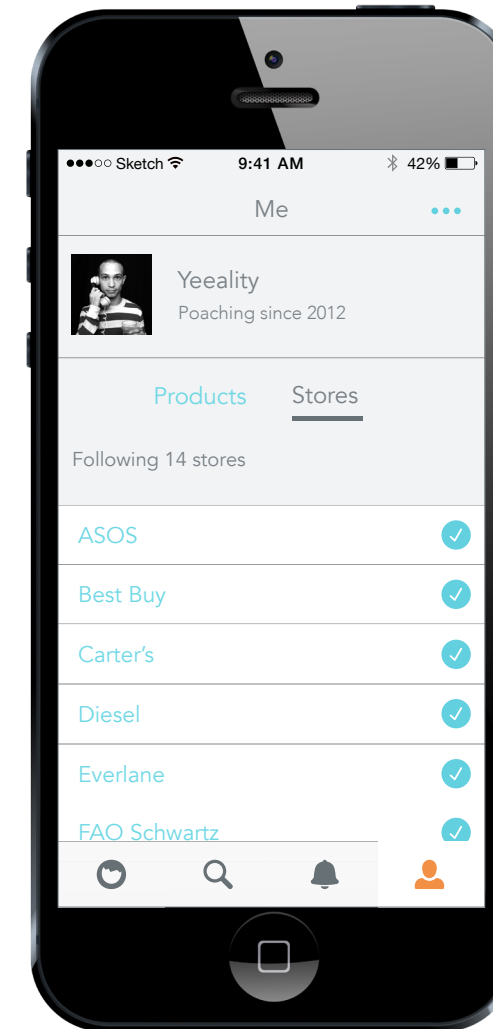

# FEEDS: PRODUCT & COUPON

Feeds include 2 tabs. Followed stores can be managed from both tabs. Users can follow/unfollow featured stores or search the database and toggle their choices from there too.

# SEARCH

Search functions similar to desktop site, allowing users to toggle between product and store results.

# PROFILE

2 tabs for Products / Stores and a More menu offer multiple options.