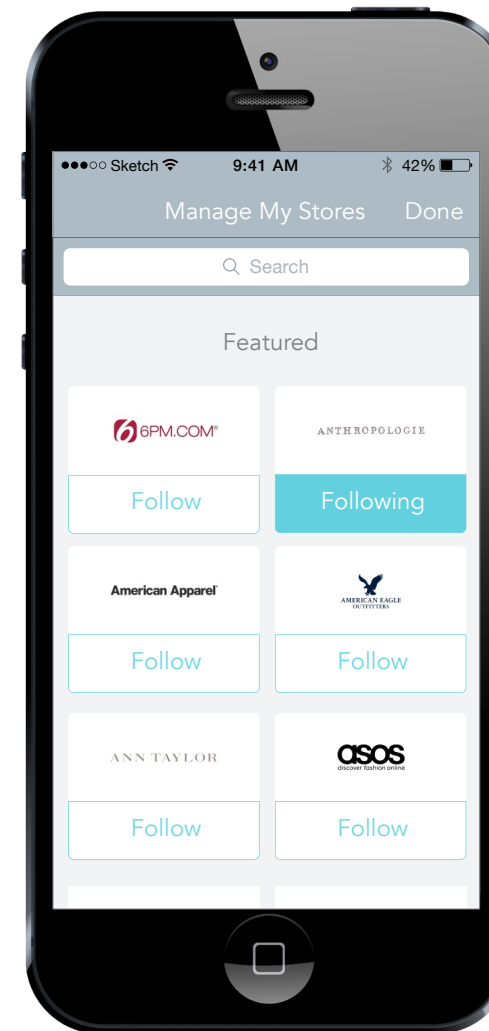

# FOLLOW STORES

Upon first login, users are prompted to follow stores.

# SHARE EDUCATION

After the initial login and follow stores, the share tip prompts users to learn about the external sharing functionality.

# FEEDS: PRODUCT & COUPON

Feeds include 2 tabs. Followed stores can be managed from both tabs. Users can follow/unfollow featured stores or search the database and toggle their choices from there too.