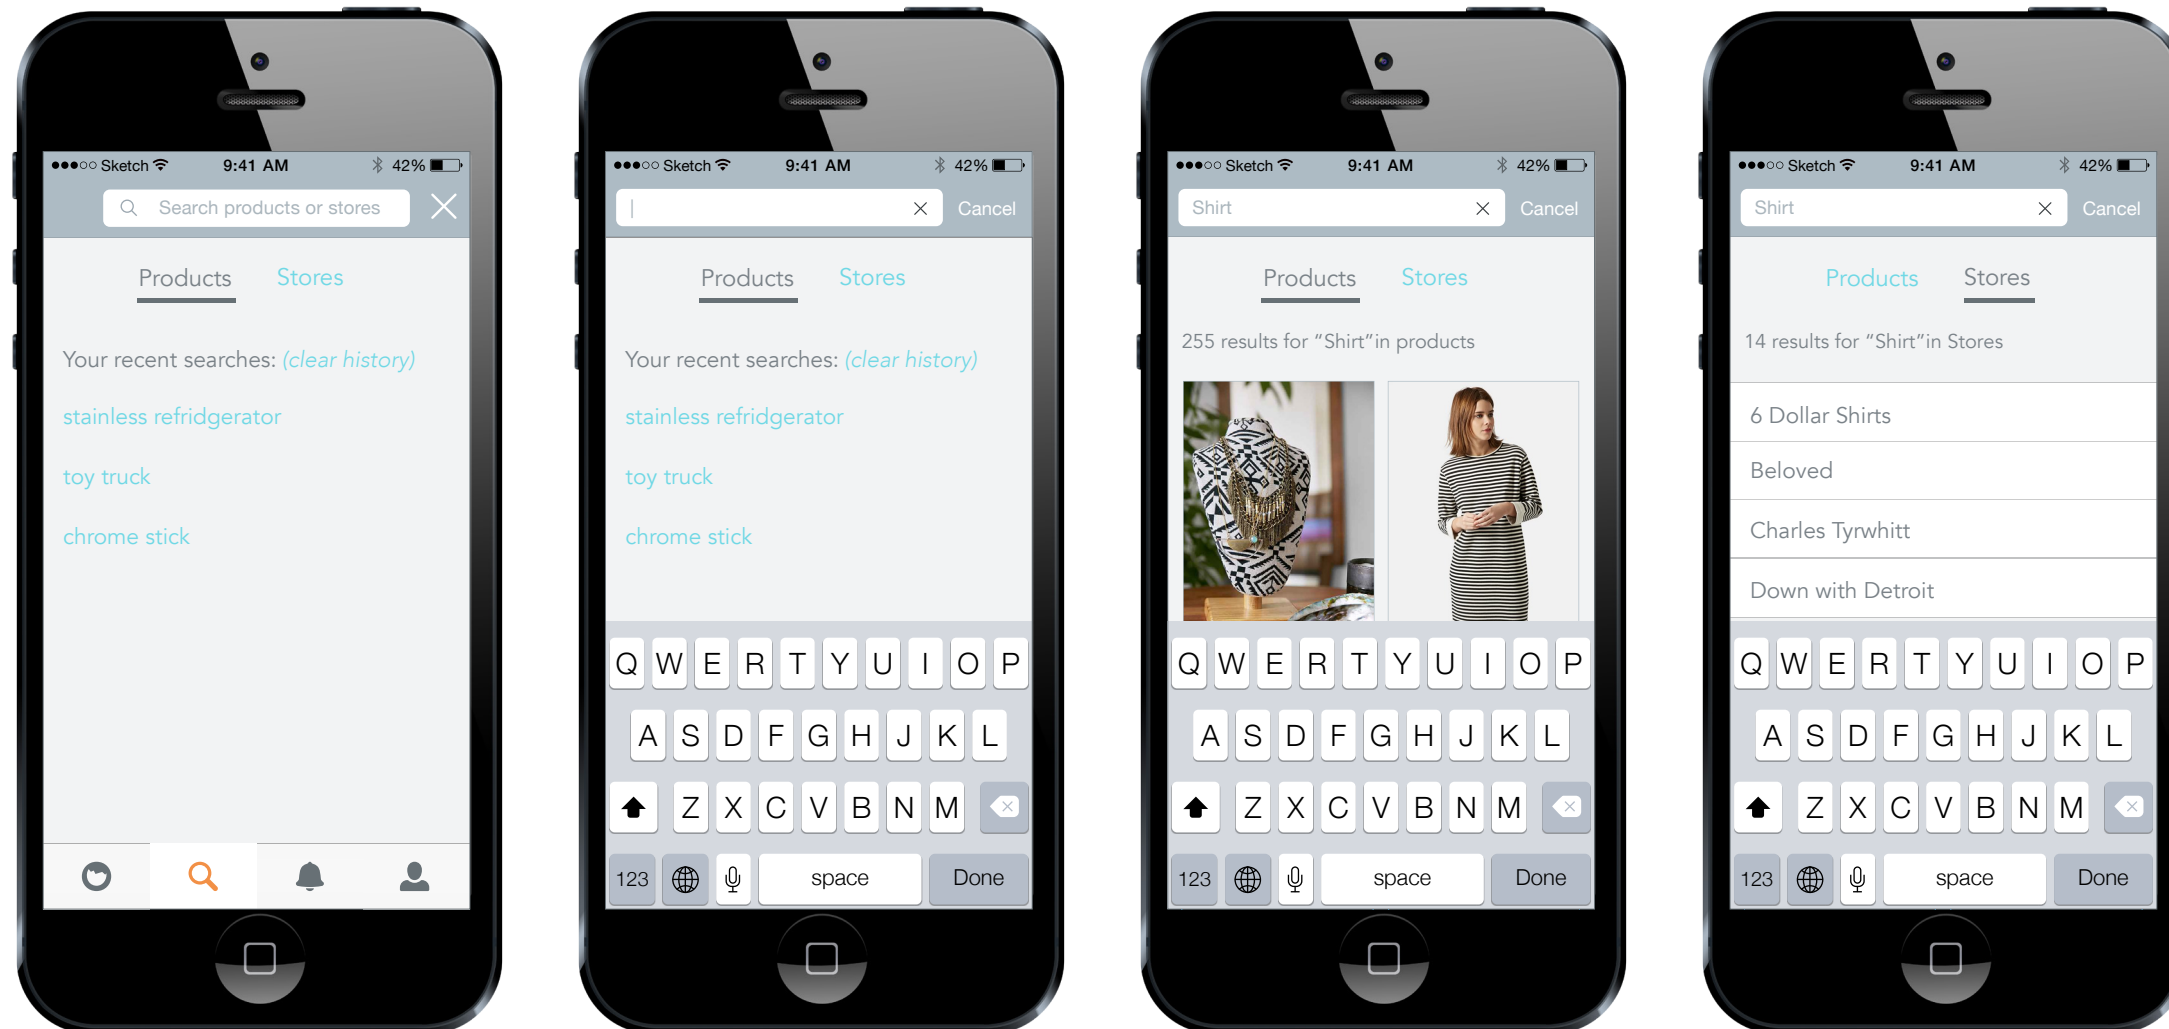

# FOLLOW STORES

Upon first login, users are prompted to follow stores.

# SHARE EDUCATION

After the initial login and follow stores, the share tip prompts users to learn about the external sharing functionality.

# FEEDS: PRODUCT & COUPON

Feeds include 2 tabs. Followed stores can be managed from both tabs. Users can follow/unfollow featured stores or search the database and toggle their choices from there too.

# SEARCH

Search functions similar to desktop site, allowing users to toggle between product and store results.