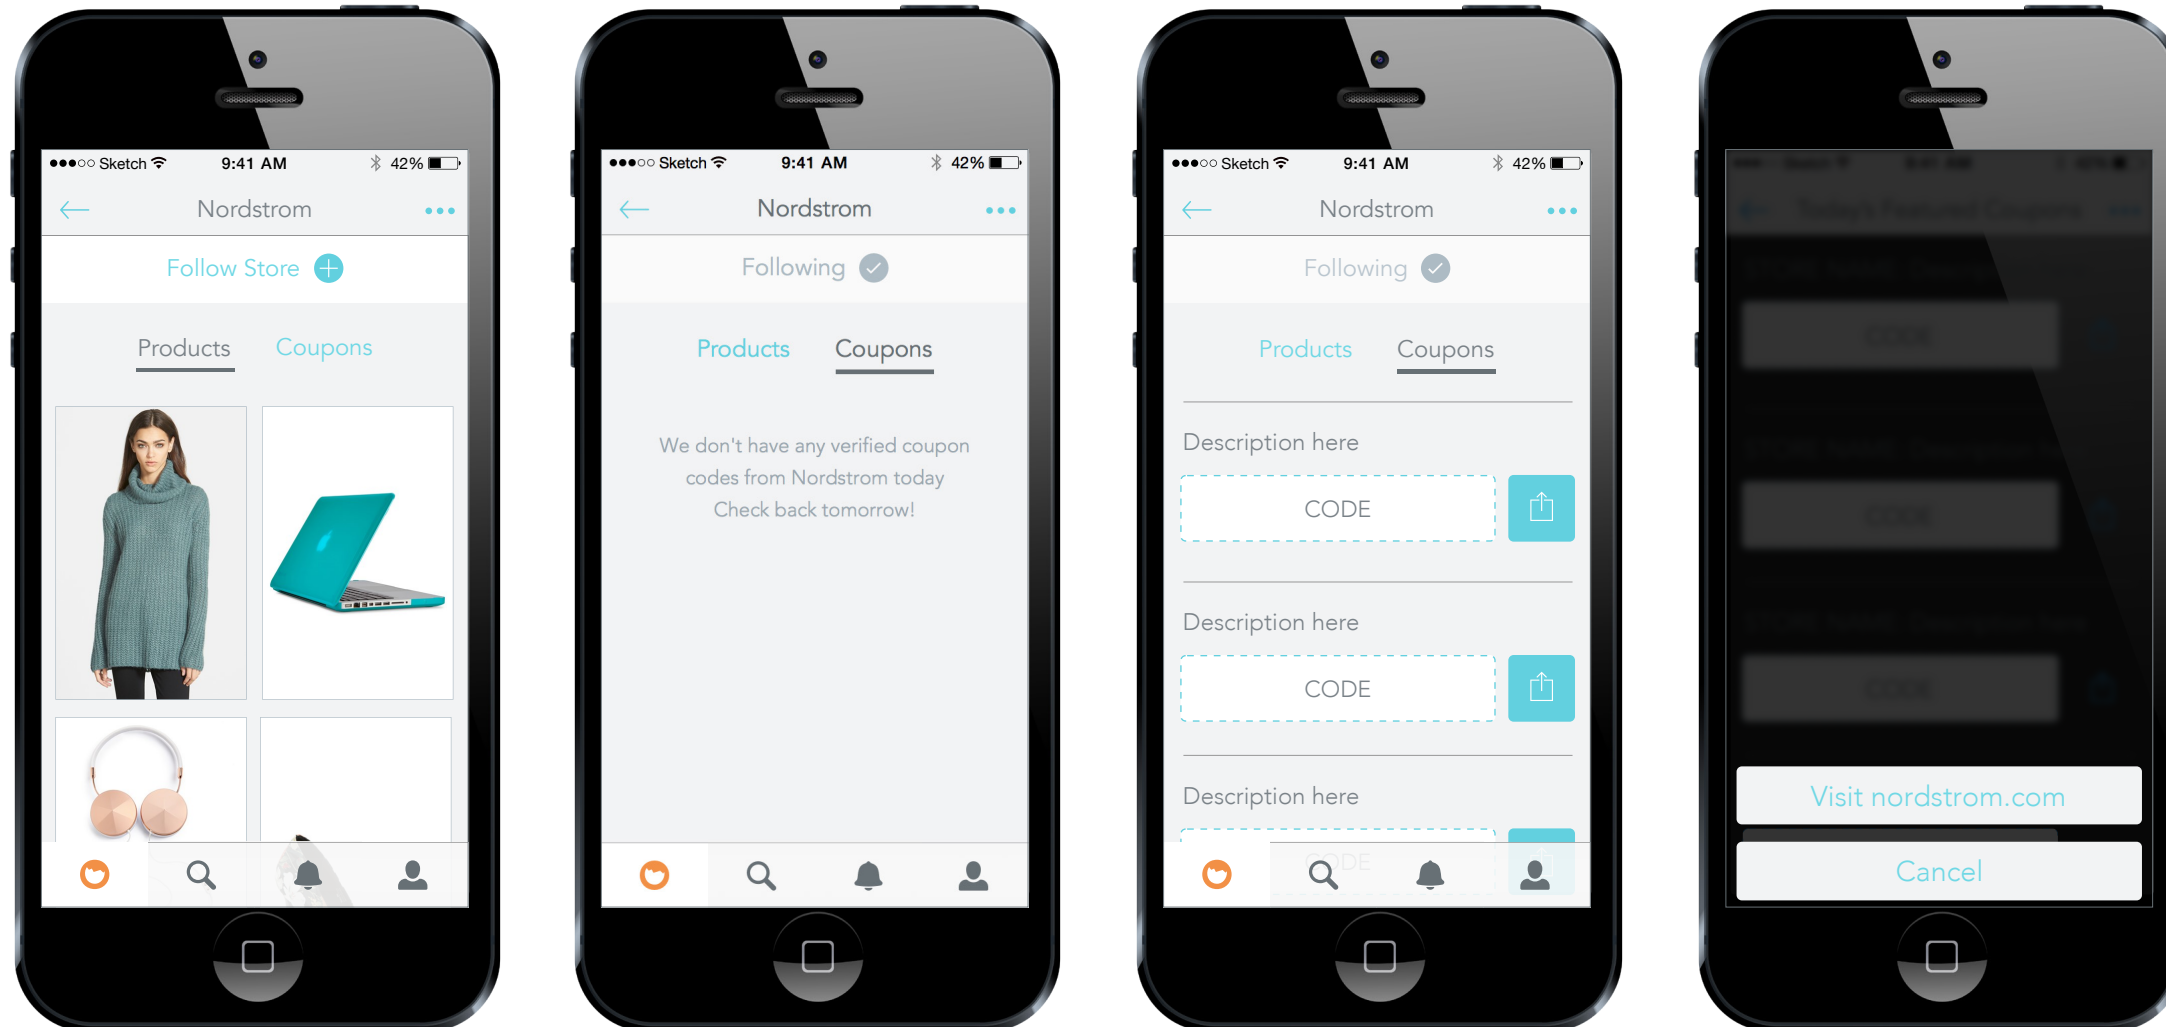

STORE PAGE

A store page includes 2 tabs and a more menu.