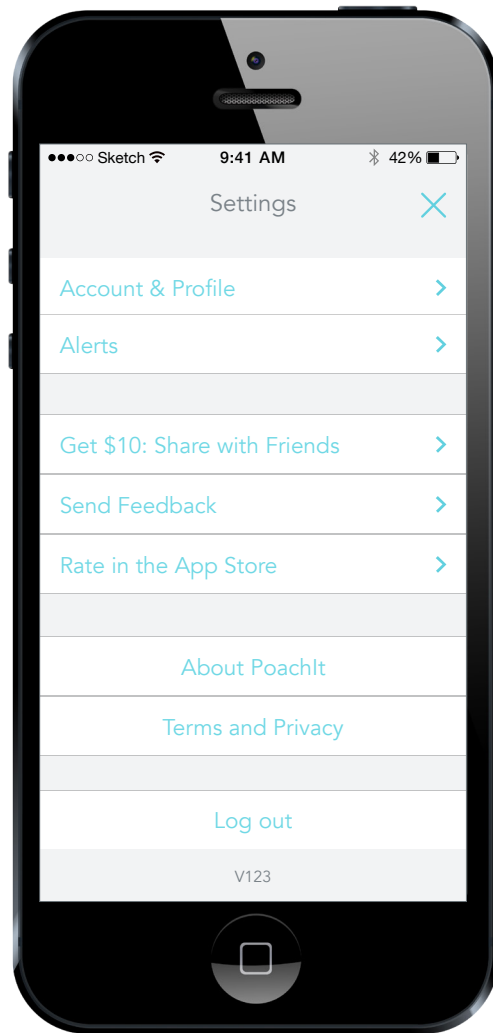

PROFILE CONTINUED