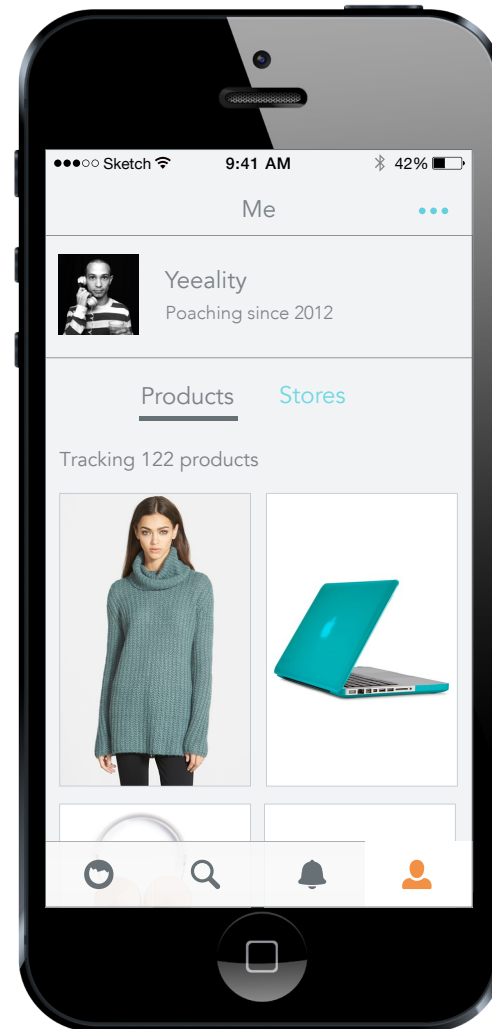

# FEEDS: PRODUCT & COUPON

Feeds include 2 tabs. Followed stores can be managed from both tabs. Users can follow/unfollow featured stores or search the database and toggle their choices from there too.

# SEARCH

Search functions similar to desktop site, allowing users to toggle between product and store results.

# ACTIVITY

Activity displays new items. If nothing is happening yet (CTA directs to first tab).  
If an item has not been seen / read, the background is a higher contrast color.

# PROFILE

2 tabs for Products / Stores and a More menu offer multiple options.