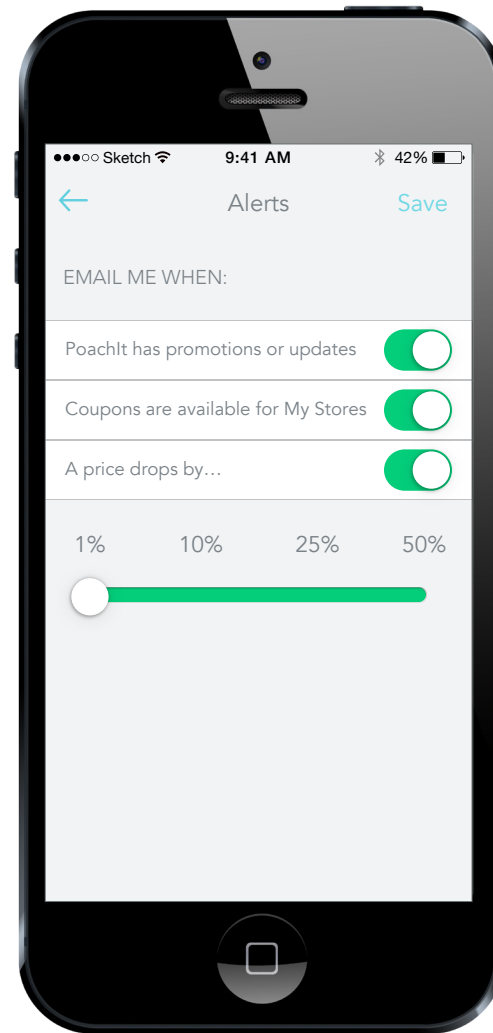

PROFILE CONTINUED