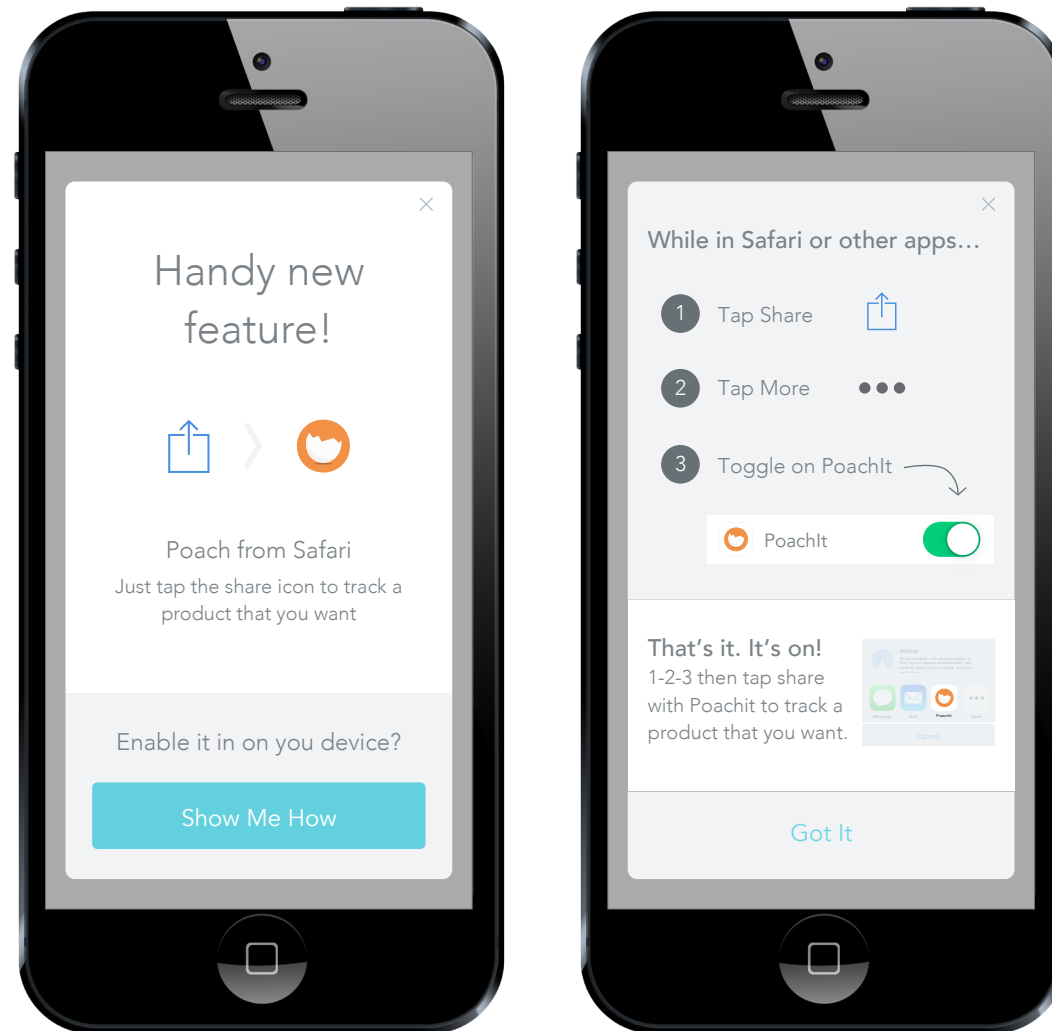

SHARE EDUCATION

After the initial login and follow stores, the share tip prompts users to learn about the external sharing functionality.