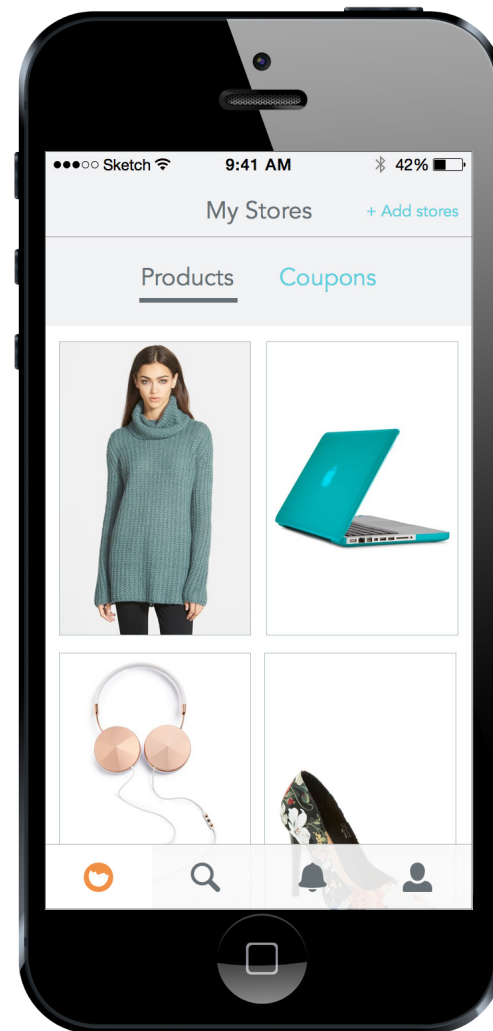

# FOLLOW STORES

Upon first login, users are prompted to follow stores.

# SHARE EDUCATION

After the initial login and follow stores, the share tip prompts users to learn about the external sharing functionality.

# FEEDS: PRODUCT & COUPON

Feeds include 2 tabs. Followed stores can be managed from both tabs. Users can follow/unfollow featured stores or search the database and toggle their choices from there too.