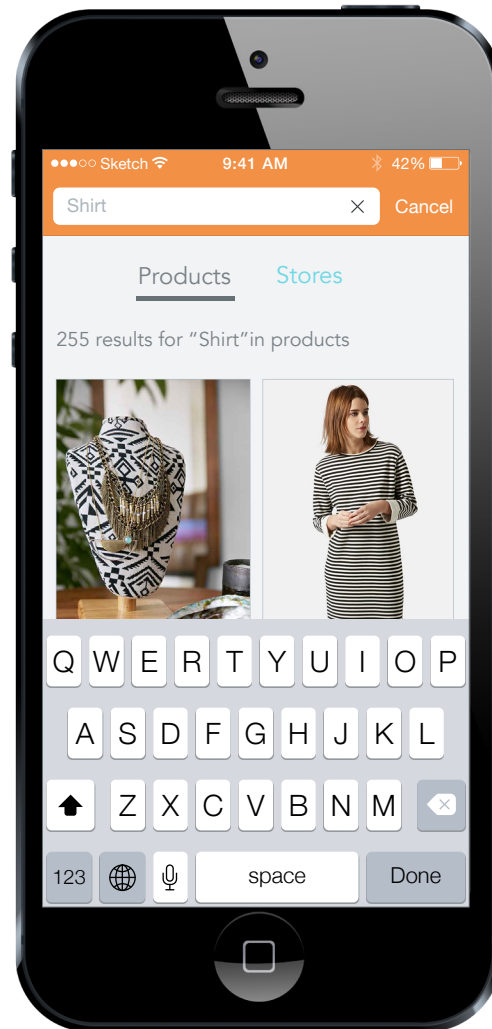

ALTERNATE NAV BAR WHITE ON ORANGE