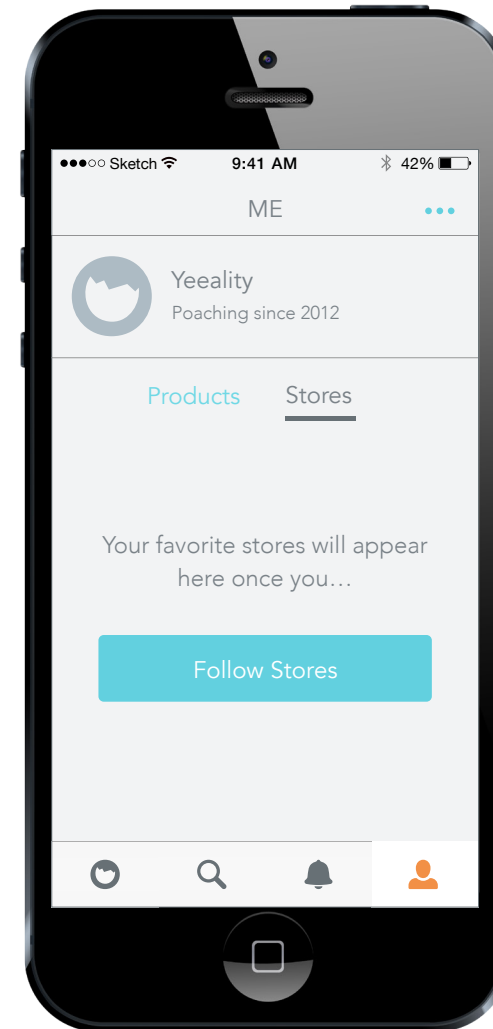

# FEEDS: PRODUCT & COUPON

Feeds include 2 tabs. Followed stores can be managed from both tabs. Users can follow/unfollow featured stores or search the database and toggle their choices from there too.

# SEARCH

Search functions similar to desktop site, allowing users to toggle between product and store results.

# ACTIVITY

Activity displays new items. If nothing is happening yet (CTA directs to first tab).  
If an item has not been seen / read, the background is a higher contrast color.

# PROFILE

2 tabs for Products / Stores and a More menu offer multiple options.