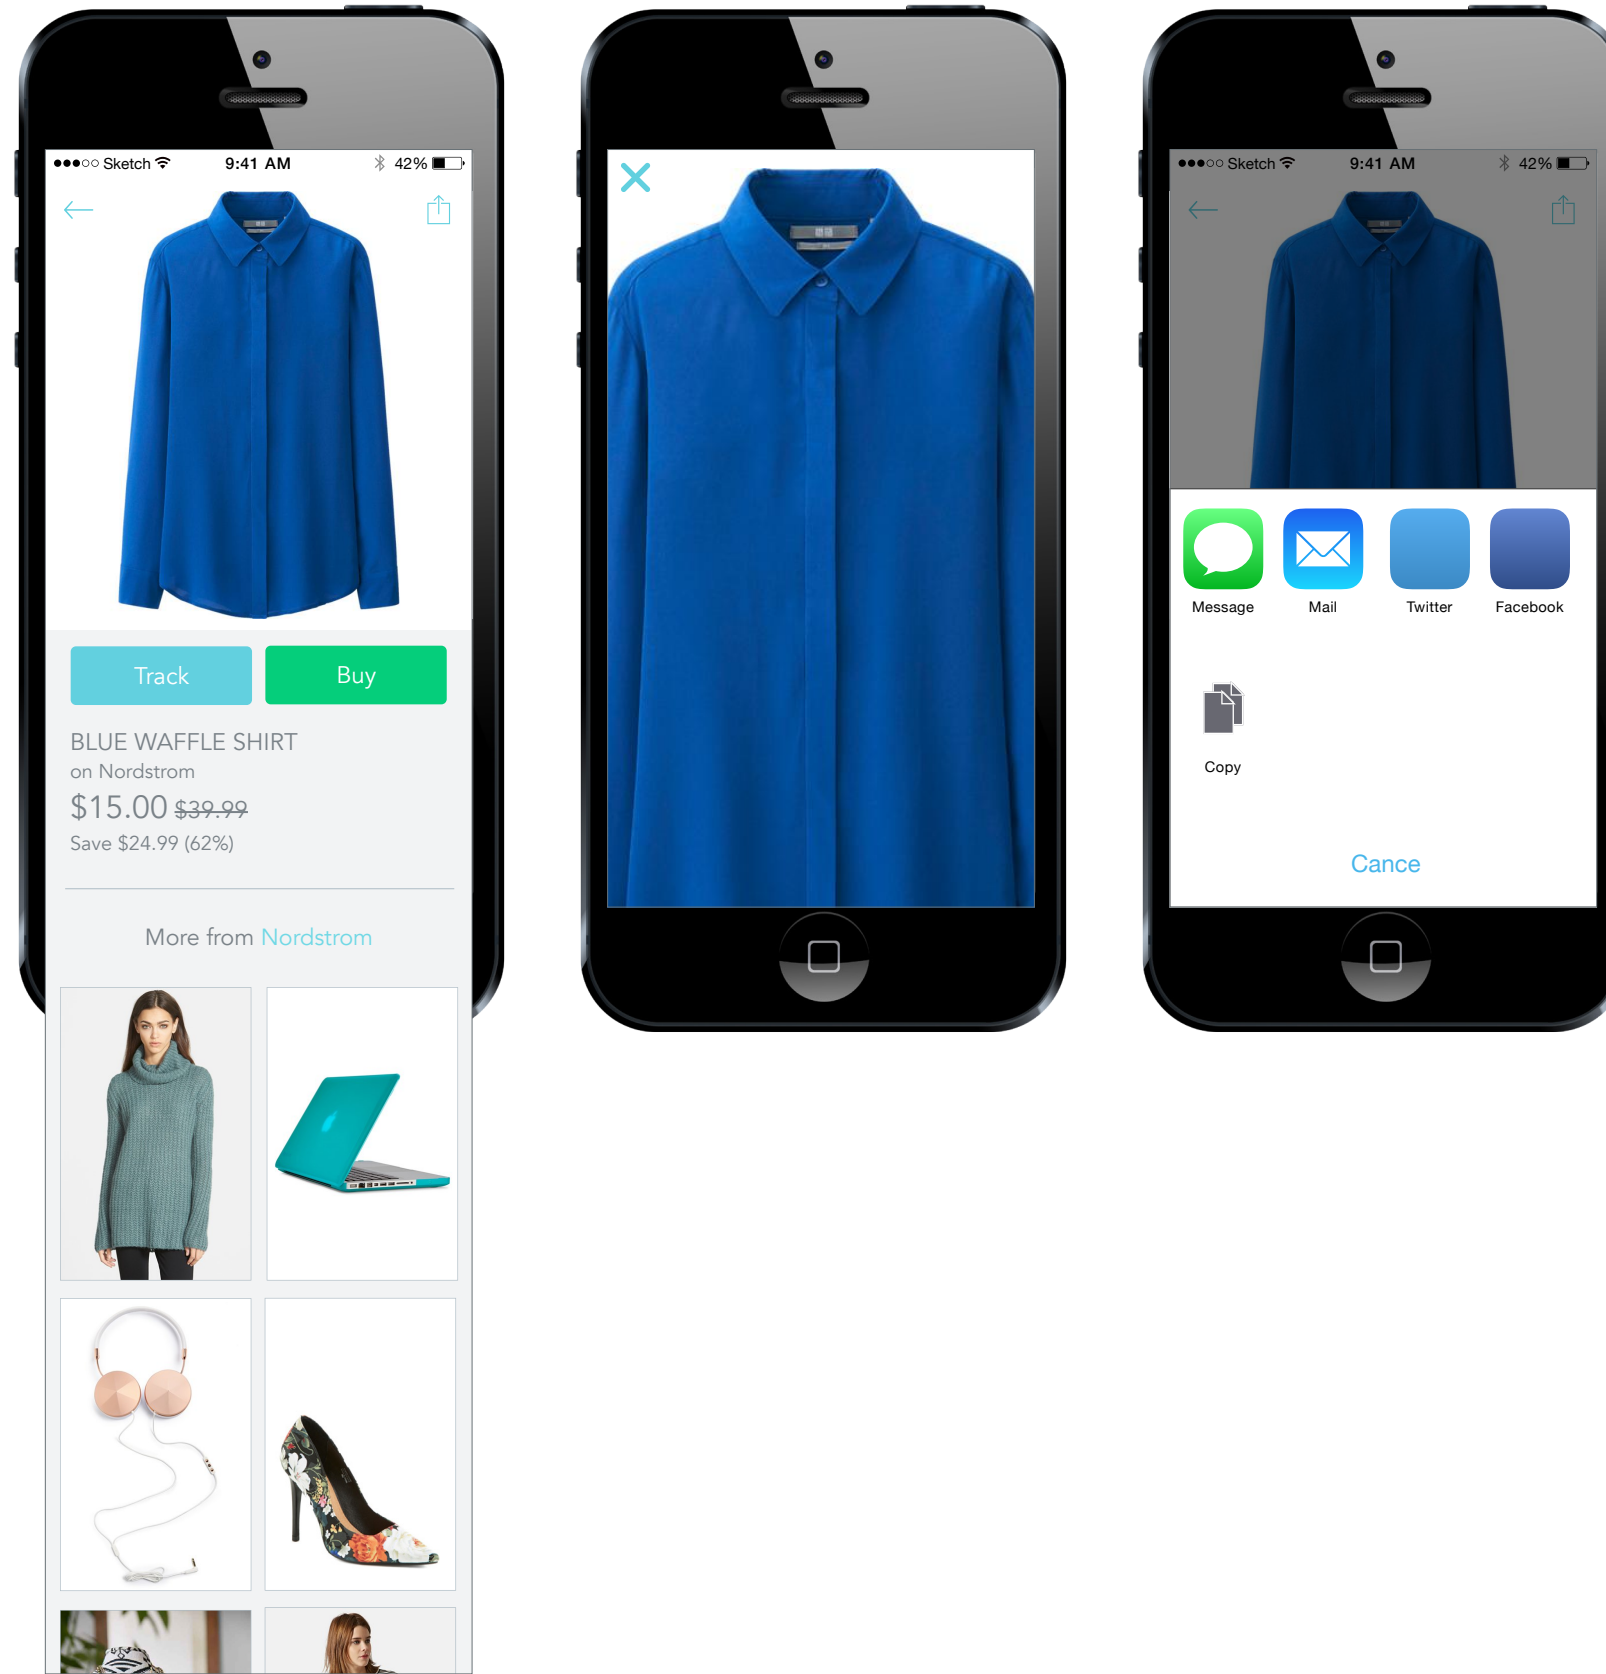

PRODUCT PAGE

A product page offers multiple options.