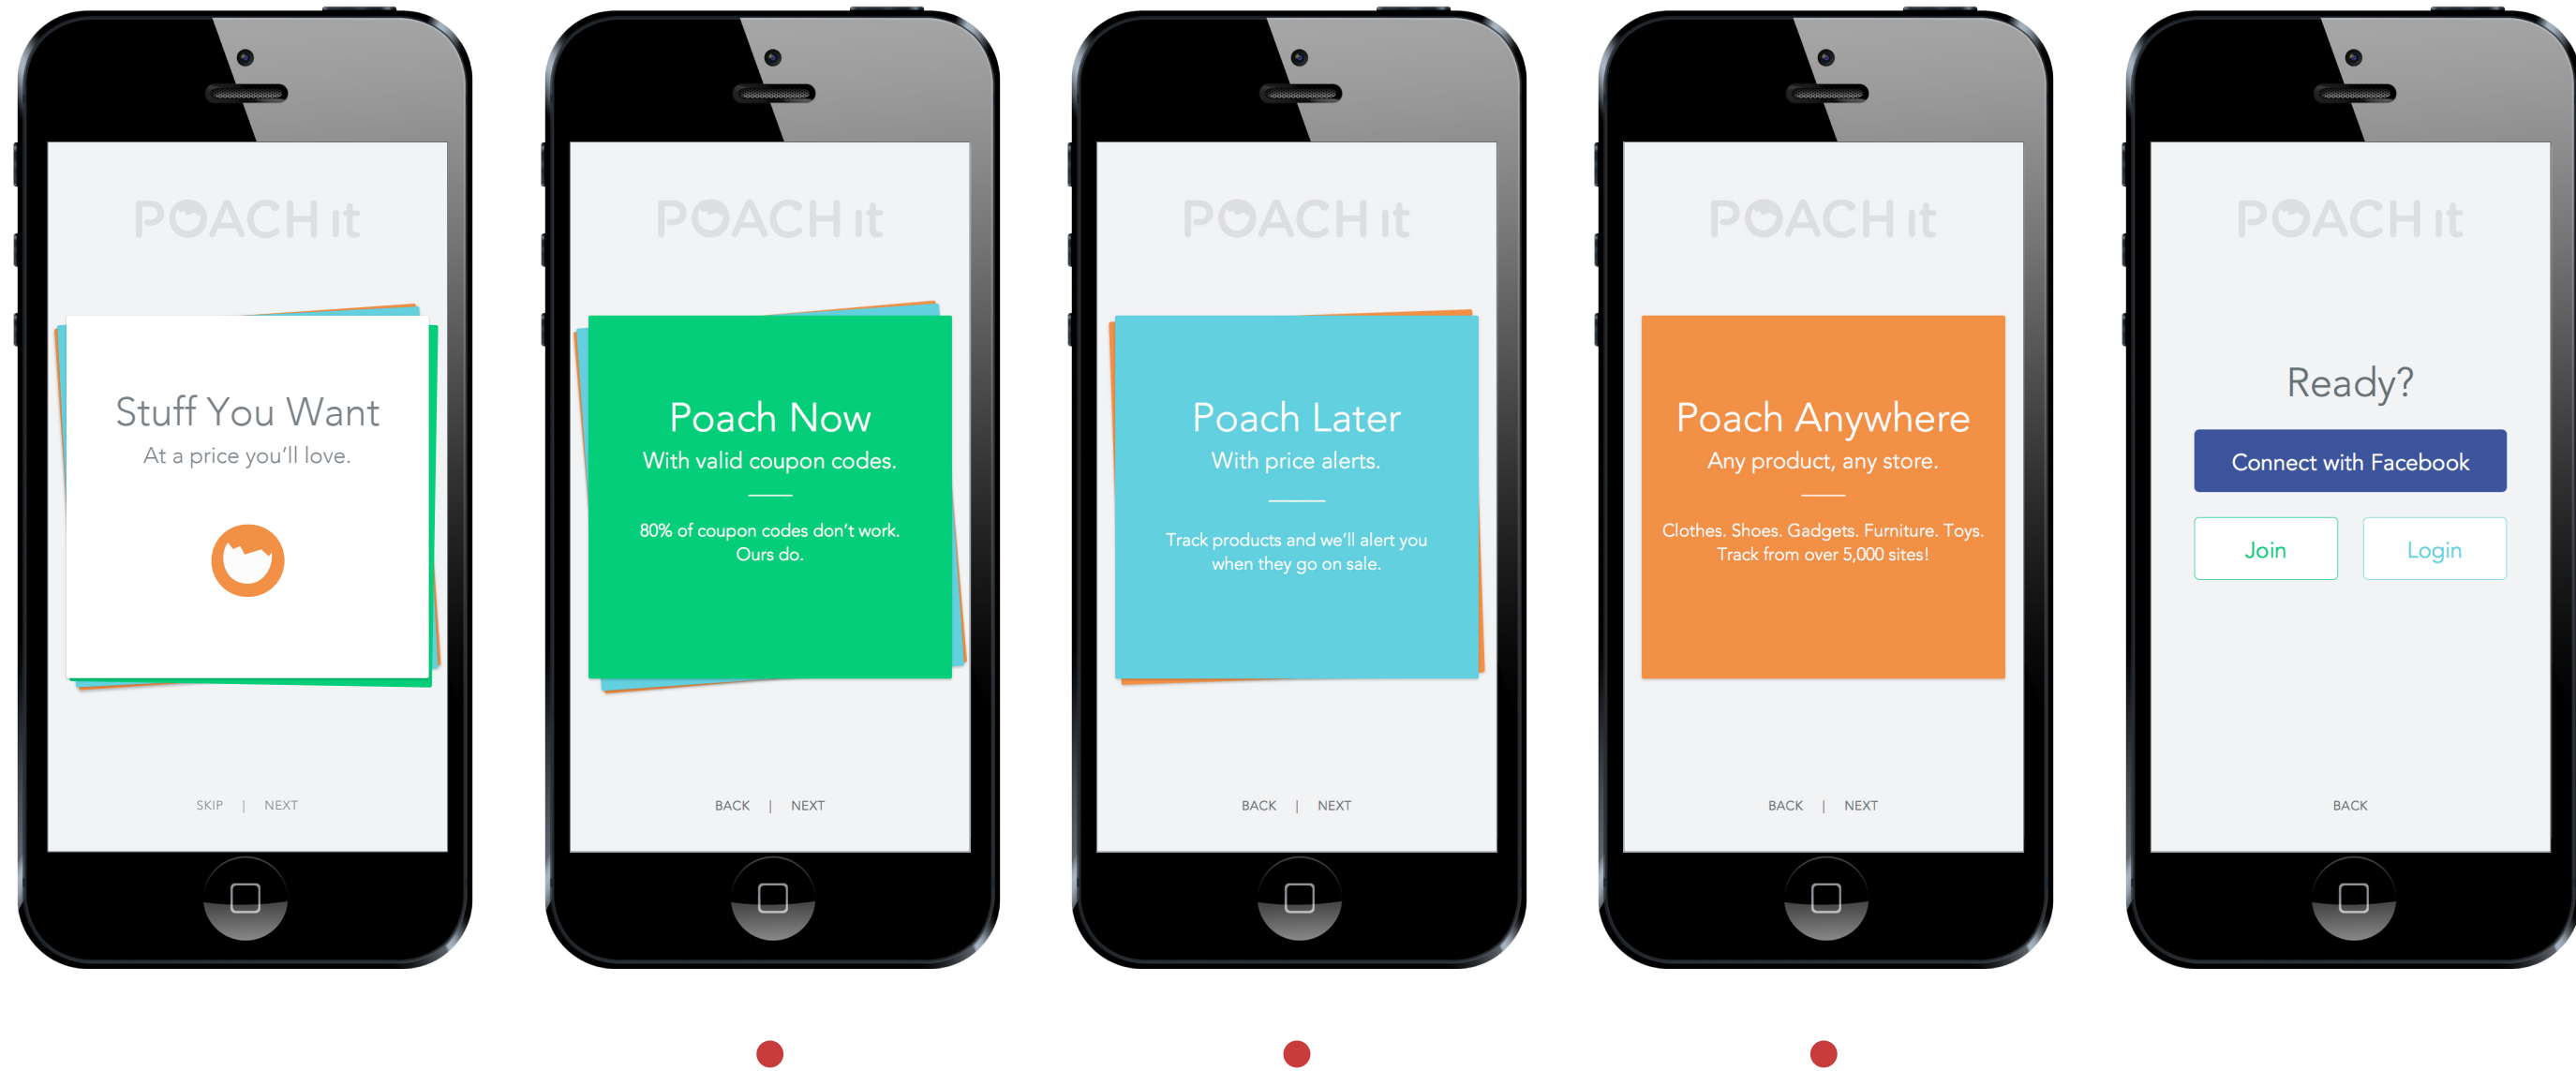

# INTRODUCTION

Welcome via card stack. Branding with logo mark, logo type, and brand colors. Dismissing 4 cards is a fun interaction and can be skipped.

# ALTERNATE INTRO

Welcome via Slideshow. Branding with logo mark, logo type, and brand colors. This familiar interaction can be skipped.

# AUTHENTICATION

Authentication is required to access the application (due to time and resource limitations).

# FOLLOW STORES

Upon first login, users are prompted to follow stores.