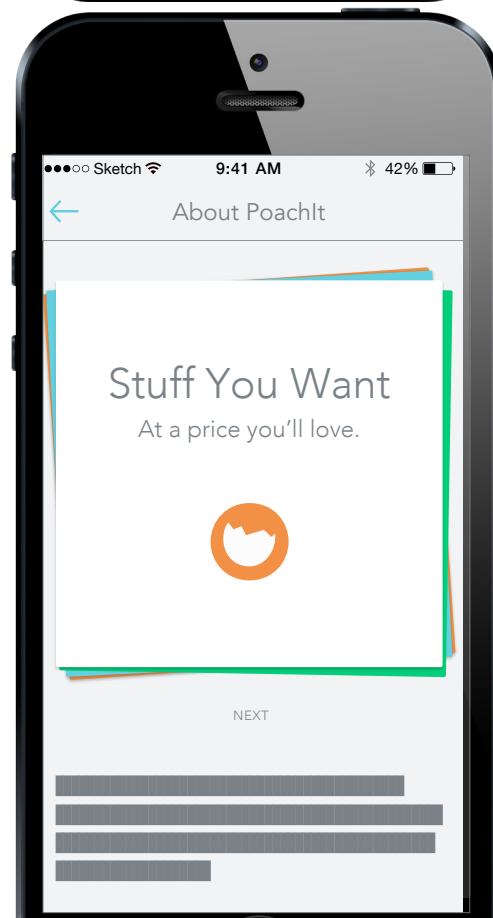

PROFILE CONTINUED