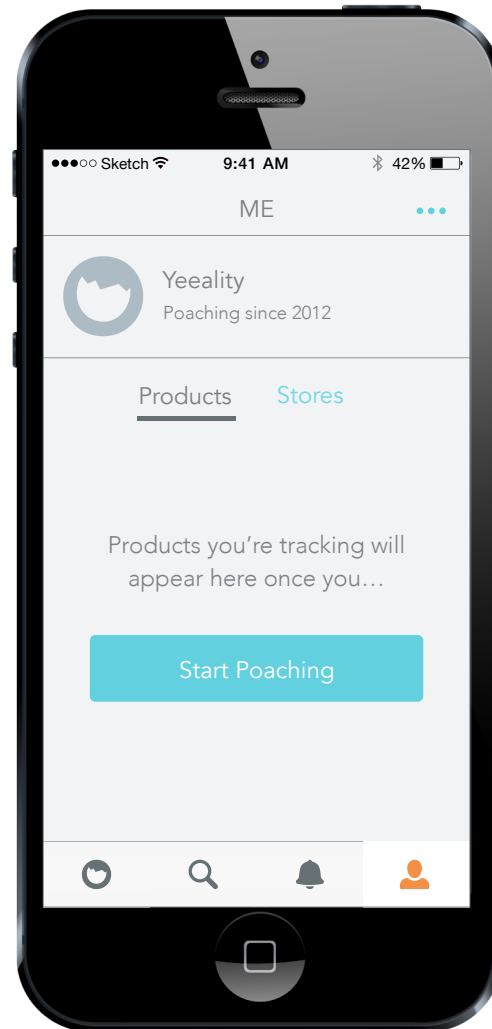

# FEEDS: PRODUCT & COUPON

Feeds include 2 tabs. Followed stores can be managed from both tabs. Users can follow/unfollow featured stores or search the database and toggle their choices from there too.

# SEARCH

Search functions similar to desktop site, allowing users to toggle between product and store results.

# ACTIVITY

Activity displays new items. If nothing is happening yet (CTA directs to first tab).  
If an item has not been seen / read, the background is a higher contrast color.

# PROFILE

2 tabs for Products / Stores and a More menu offer multiple options.